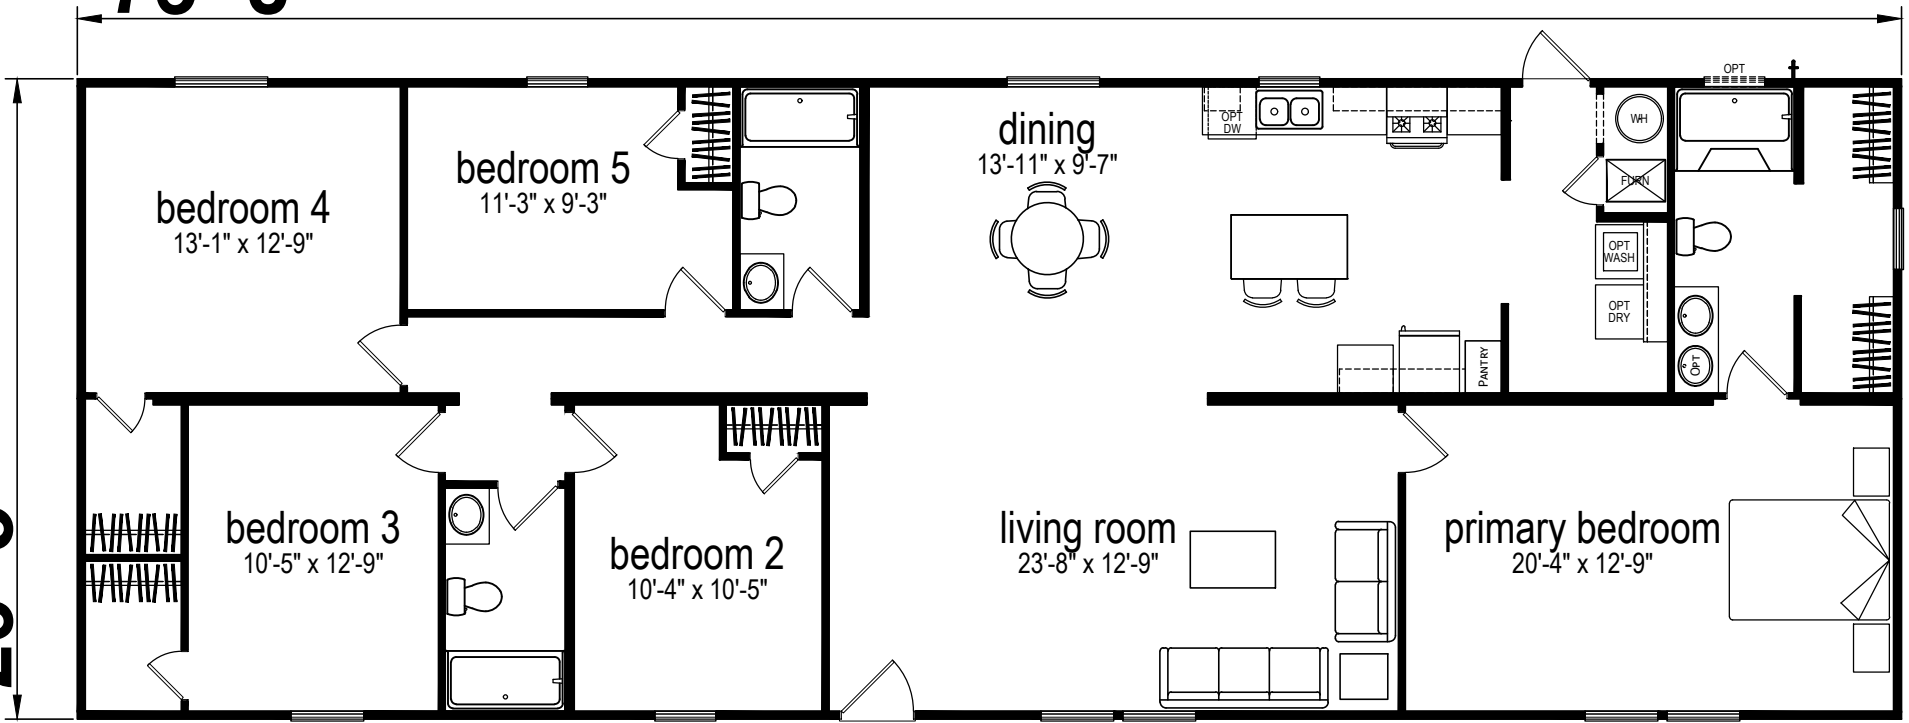

OPT SGD

7280

76'-0"

26'-8"

5 BEDROOM 3 BATH
2027 SQ. FT. - CONDITIONED