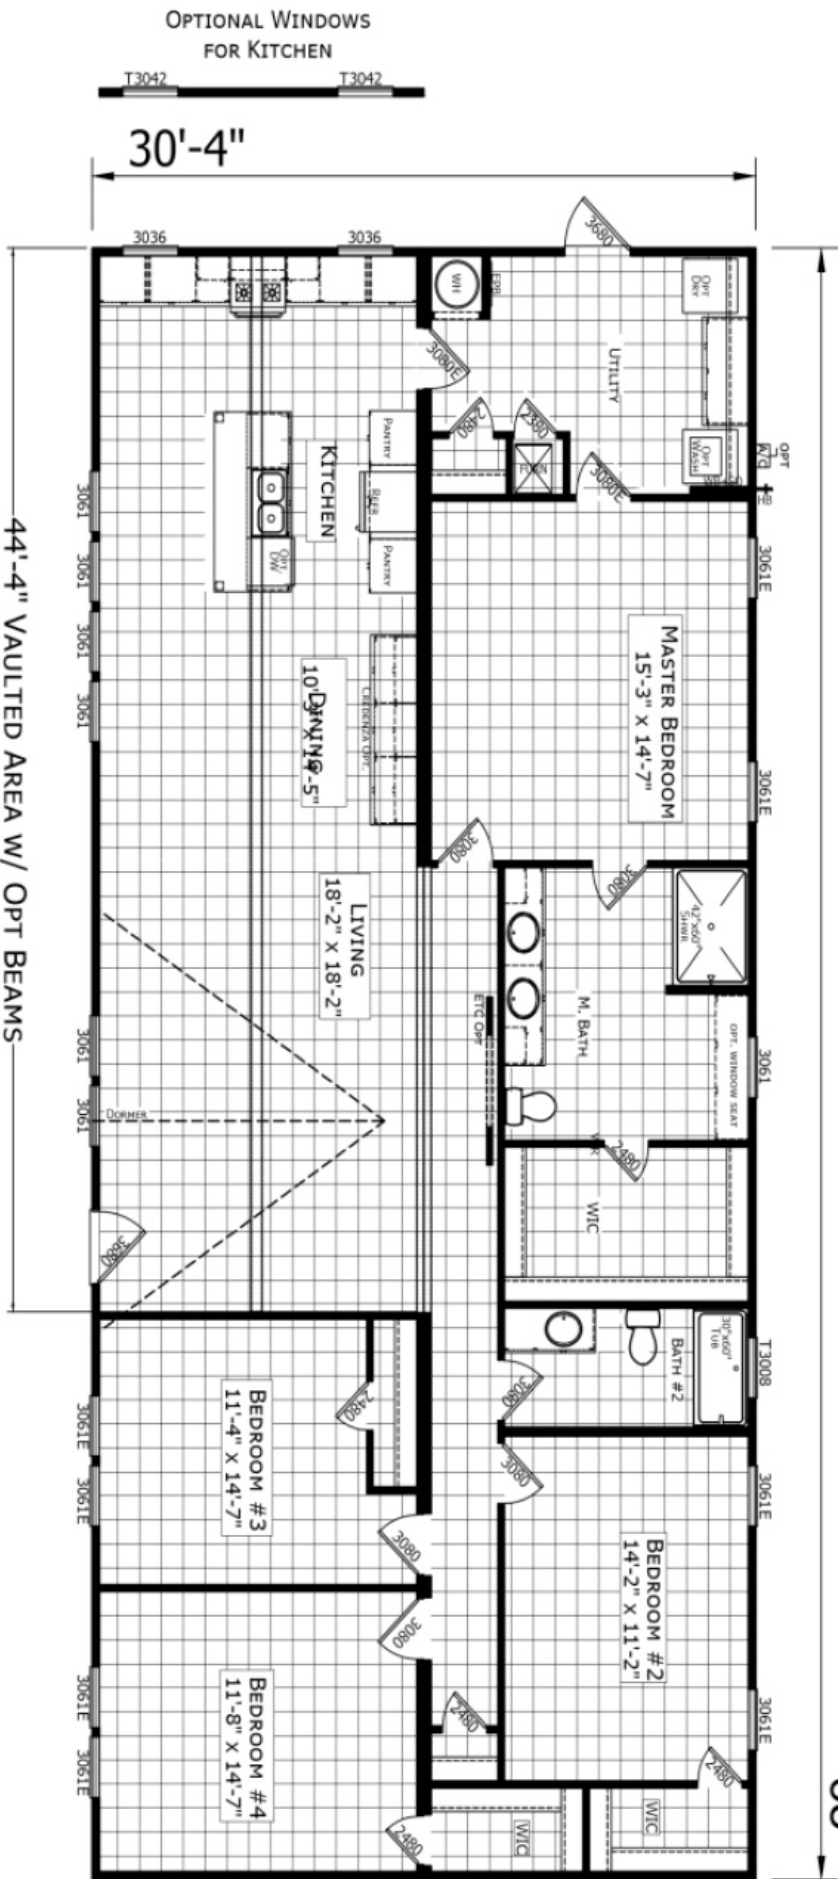

The Lloyd

OPTIONAL WINDOWS FOR UTILITY
T3042

T3030SG
33" DECK
TUB OPTION

T3072SG T3072SG
STAND ALONE
TUB OPTION

68'

HENDERSON
HOME & LAND

(903) 484-6637

hendersonhomeandland.com